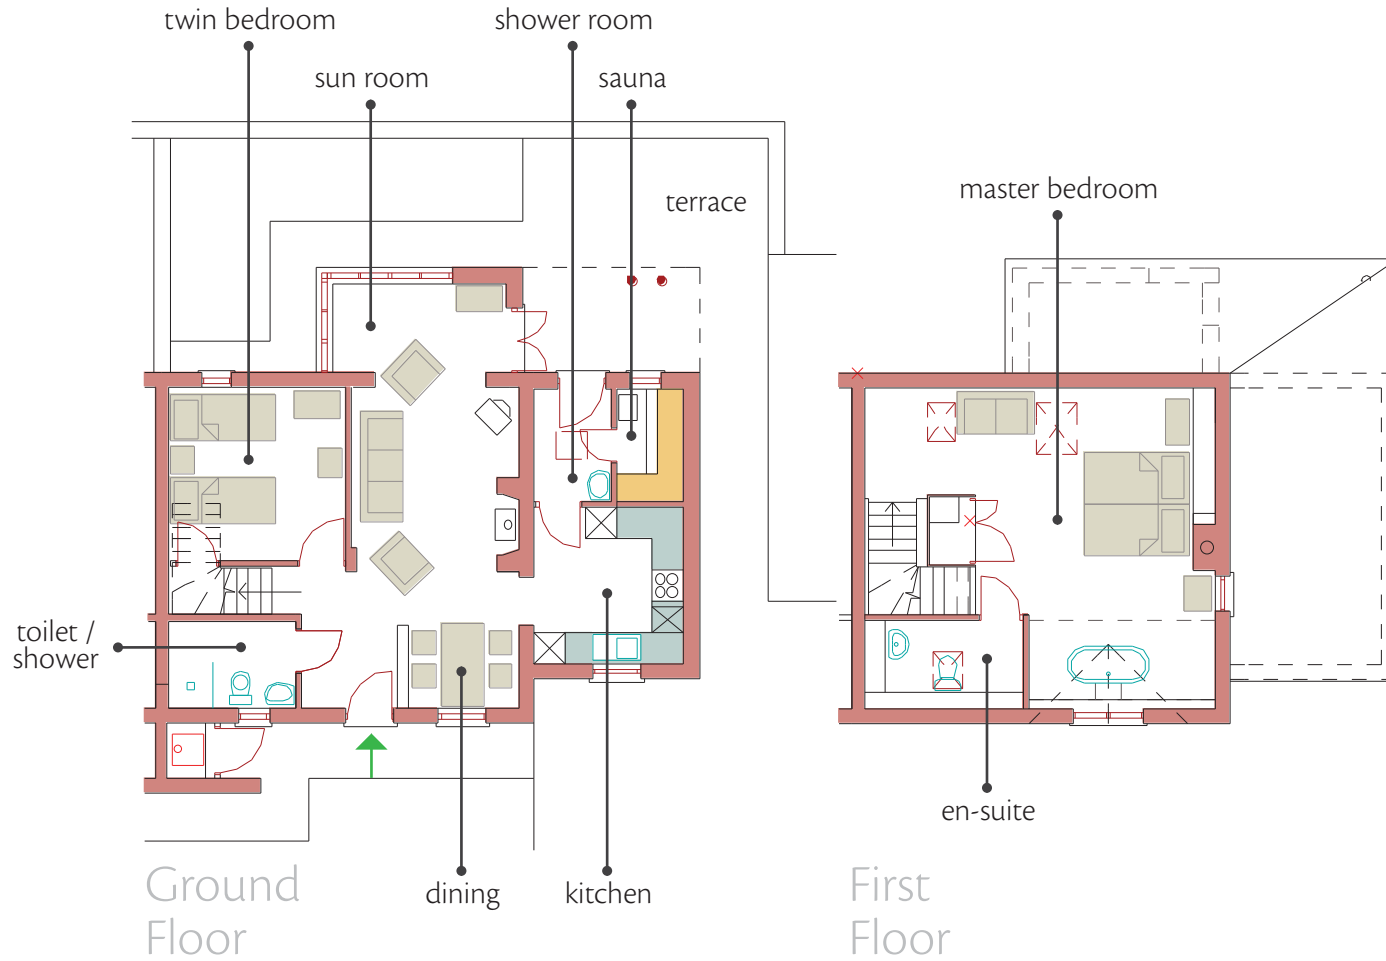

Beili (sleeps 4)  
Saturday arrival

East Jordeston  
Site plan